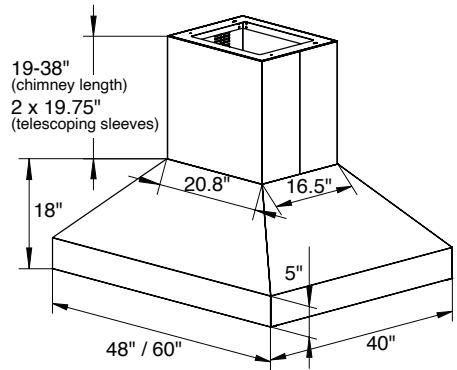

Configuration and Dimensions

Hood Type	Island Mount
Sizes Available	48 60
48" Dimensions	48" W x 40" D x 18" H
60" Dimensions	60" W x 40" D x 18" H
Chimney Dimensions	20.8" W x 16.5" D x 19-38" H

Features