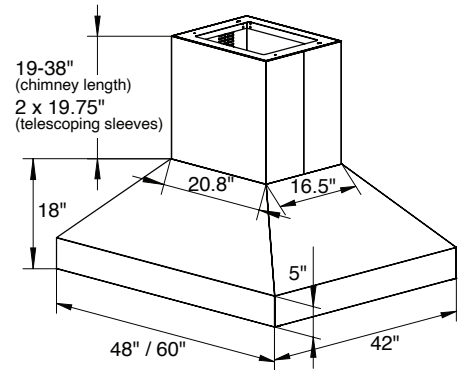

Configuration and Dimensions

Hood Type	Island Mount
Sizes Available	48 60
48" Dimensions	48" W x 40" D x 18" H
60" Dimensions	60" W x 40" D x 18" H
Chimney Dimensions	20.8" W x 16.5" D x 19-38" H

Features