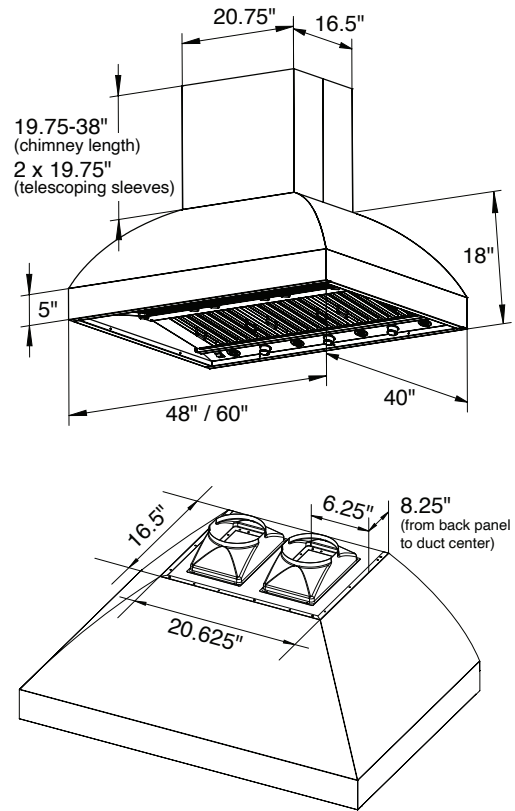

PLGI BBQ PRO

Discover the Proline Island BBQ Range Hood, crafted for discerning home grill masters. Made from 1.2mm solid 304 stainless steel, this range hood is built to withstand harsh outdoor conditions, ensuring durability and a sleek look for any high-end outdoor kitchen. The weather-resistant design guarantees longevity and a pristine appearance in any environment.

Configuration and Dimensions

Hood Type	Island Mount
Sizes Available	48 60
48" Dimensions	48" W x 40" D x 18" H
60" Dimensions	60" W x 40" D x 18" H
Chimney Dimensions: 20.7" W x 16.5" D x 19.75"-38" H (Telescoping with Two Interlocking 19.75" Sleeves)	