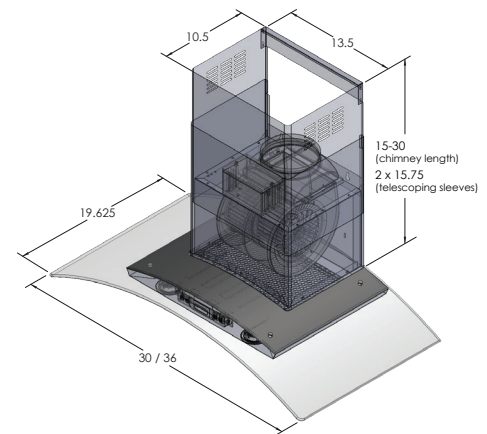

The PLFW 544 is an ultra-quiet wall range hood that runs at just 4.5 sones at full power. This is one of our quietest models, and it still manages a powerful 600 CFM – great given its small five-inch profile height. The 544 is rated at 600 CFM which ensures fresh kitchen air. The six-speed blower is incredibly versatile and easily adjustable thanks to the user-friendly push buttons on the front of the hood. The 544 comes complete with two LED lights that will brighten your cooktop for many years. You'll also enjoy dishwasher-safe mesh filters to save you time cleaning. The 544 is not only convenient but also modern. It features a tempered glass cover and is manufactured with 430 stainless steel. Try your own PLFW 544 today. You have the choice of ducted or ductless: it's up to you!

Configuration and Dimensions

Hood Type	Wall
Sizes Available	30 36
30" Dimensions	30" W x 19.625" D x 3" H
36" Dimensions	36" W x 19.625" D x 3" H
Telescoping Chimney (2)	15.75" H

Features

Control Type	Backlit Push Buttons with LED Display
Lighting	LED

Ventilation System

Maximum Air Flow Capacity	600 CFM
Speed Levels	6 Speeds
Airflow (Quiet/Low/Med/High)	100/200/300/400/500/600
Noise Level	48 db or 4 Sones Max
Duct Type/Size	Round 6
Voltage	110v
Motor	Single
Filter Type	Stainless Steel Mesh (Dishwasher Safe)
Material	High Quality 430 Stainless Steel
Warranty	3 Year Parts Warranty