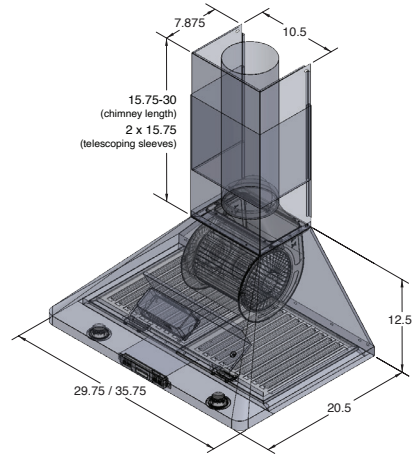

**The PLFW 129J** is a powerful, modern wall mounted range hood. It features a sleek tapered design with rounded corners for a smooth look. This wall hood was manufactured in premium-grade 430 stainless steel for extra durability. It's an upgrade to our PLFW 129 model and you'll love it! The 129J includes an impressive 900 CFM single four-speed blower to clean your kitchen with ease. The black LCD touch panel in the front of the hood allows you to adjust the speed with the push of a button. The 129J comes with bright LED lights that provide great coverage of your cooktop. And the nice finishing touch to this model is the dishwasher-safe stainless steel baffle filters. Save even more time in the kitchen since you don't have to worry about cleaning! If you want to see this model in a real kitchen, check out this Philadelphia home. Gordon Ramsey remodeled the kitchen of the Season 10 Hell's Kitchen winner, which features our PLFW 129J.30!

**Configuration and Dimensions**

Hood Type . . . . .	Wall
Sizes Available . . . . .	30   36
30" Dimensions . . . . .	29.75" W x 20.5" D x 12.5" H
36" Dimensions . . . . .	35.75" W x 20.5" D x 12.5" H
Chimney Dimensions: 10.5" W x 7.875" D x 15.75"-30" H	
(Telescoping with Two Interlocking 15.75" Sleeves)	

**Features**

Control Type . . . . .	Backlit Touch Button with LED Display
Lighting . . . . .	LED

**Ventilation System**

Maximum Air Flow Capacity . . . . .	900 CFM
Speed Levels . . . . .	6 Speeds
Airflow (Quiet/Low/Med/High) . . . . .	150/300/450/600/750/900
Noise Level . . . . .	51.2 db or 5 Sones Max
Duct Type/Size . . . . .	Round 6
Voltage . . . . .	110v
Motor . . . . .	Single
Filter Type . . . . .	Stainless Steel Baffle (Dishwasher Safe)
Material . . . . .	High Quality 430 Stainless Steel
Warranty . . . . .	3 Year Parts Warranty