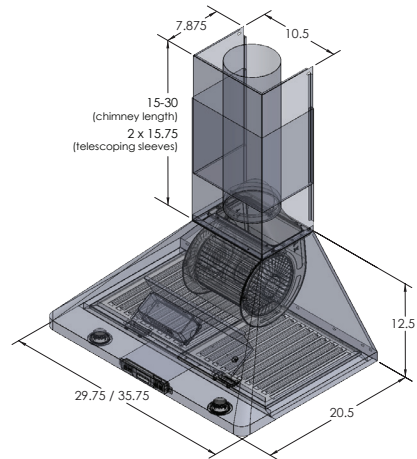

**The PLFW 129J** is a powerful, modern wall mounted range hood. It features a sleek tapered design with rounded corners for a smooth look. This wall hood was manufactured in premium-grade 430 stainless steel for extra durability. It's an upgrade to our PLFW 129 model and you'll love it! The 129J includes an impressive 900 CFM single four-speed blower to clean your kitchen with ease. The black LCD touch panel in the front of the hood allows you to adjust the speed with the push of a button. The 129J comes with bright LED lights that provide great coverage of your cooktop. And the nice finishing touch to this model is the dishwasher-safe stainless steel baffle filters. Save even more time in the kitchen since you don't have to worry about cleaning! If you want to see this model in a real kitchen, check out this Philadelphia home. Gordon Ramsey remodeled the kitchen of the Season 10 Hell's Kitchen winner, which features our PLFW 129J.30!

**Configuration and Dimensions**

Hood Type . . . . .	Wall
Sizes Available . . . . .	30   36
30" Dimensions . . . . .	29.75" W x 20.5" D x 12.5" H
36" Dimensions . . . . .	35.75" W x 20.5" D x 12.5" H

**Features**

Control Type . . . . .	Backlit Push Buttons with LED Display
Lighting . . . . .	LED

**Ventilation System**

Maximum Air Flow Capacity . . . . .	900 CFM
Speed Levels . . . . .	6 Speeds
Airflow (Quiet/Low/Med/High) . . . . .	150/300/450/600/750/900
Noise Level . . . . .	51.2 db or 5 Sones Max
Duct Type/Size . . . . .	Round 6
Voltage . . . . .	110v
Motor . . . . .	Single
Filter Type . . . . .	Stainless Steel Baffle (Dishwasher Safe)
Material . . . . .	High Quality 430 Stainless Steel
Warranty . . . . .	.3 Year Parts Warranty