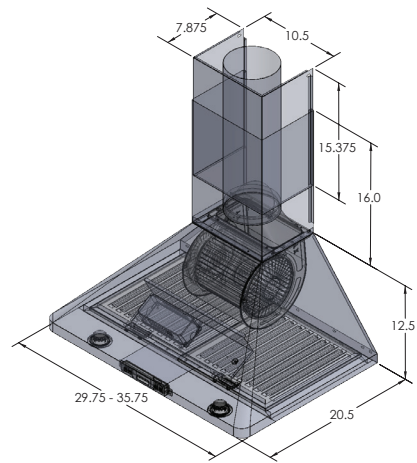

The PLFW 129J is a powerful, modern wall mounted range hood. It features a sleek tapered design with rounded corners for a smooth look. This wall hood was manufactured in premium-grade 430 stainless steel for extra durability. It's an upgrade to our PLFW 129 model and you'll love it! The 129J includes an impressive 900 CFM single four-speed blower to clean your kitchen with ease. The black LCD touch panel in the front of the hood allows you to adjust the speed with the push of a button. The 129J comes with bright LED lights that provide great coverage of your cooktop. And the nice finishing touch to this model is the dishwasher-safe stainless steel baffle filters. Save even more time in the kitchen since you don't have to worry about cleaning! If you want to see this model in a real kitchen, check out this Philadelphia home. Gordon Ramsey remodeled the kitchen of the Season 10 Hell's Kitchen winner, which features our PLFW 129J.30!

Configuration and Dimensions

Hood Type	Wall
Sizes Available	30 36
30" Dimensions	29.75" W x 20.5" D x 12.5" H
36" Dimensions	35.75" W x 20.5" D x 12.5" H

Features

Control Type	Backlit Push Buttons with LED Display
Lighting	LED

Ventilation System

Maximum Air Flow Capacity	900 CFM
Speed Levels	6 Speeds
Airflow (Quiet/Low/Med/High)	150/300/450/600/750/900
Noise Level	51.2 db or 5 Sones Max
Duct Type/Size	Round 6
Voltage	110v
Motor	Single
Filter Type	Stainless Steel Baffle (Dishwasher Safe)
Material	High Quality 430 Stainless Steel
Warranty	3 Year Parts Warranty