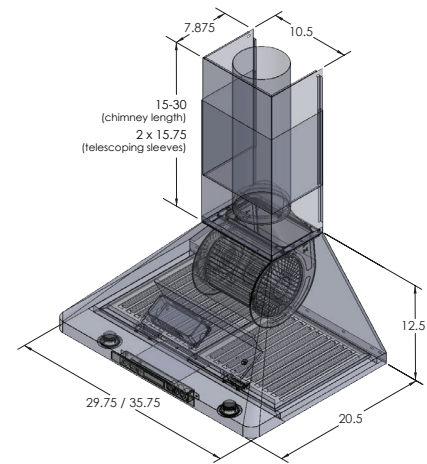

The PLFW 129E is a powerful, modern wall mounted range hood. It features a sleek tapered design with rounded corners for a smooth look. This wall hood was manufactured in premium-grade 430 stainless steel for extra durability. It's an upgrade to our PLFW 129 model and you'll love it! The 129E includes an impressive 900 CFM single four-speed blower to clean your kitchen with ease. The black LCD touch panel in the front of the hood allows you to adjust the speed with the push of a button. The 129E comes with bright LED lights that provide great coverage of your cooktop. And the nice finishing touch to this model is the dishwasher-safe stainless steel baffle filters. Save even more time in the kitchen since you don't have to worry about cleaning! If you want to see this model in a real kitchen, check out this Philadelphia home. Gordon Ramsey remodeled the kitchen of the Season 10 Hell's Kitchen winner, which features our PLFW 129E.30!

Configuration and Dimensions

Hood Type	Wall
Sizes Available	30 36
30" Dimensions	29.75" W x 20.5" D x 12.5" H
36" Dimensions	35.75" W x 20.5" D x 12.5" H

Features

Control TypeLCD Touch Panel
LightingLED

Ventilation System

Maximum Air Flow Capacity	900 CFM
Speed Levels4 Speeds
Airflow (Quiet/Low/Med/High)225/450/675/900
Noise Level51.2 db or 5 Sones
Max Duct Type/SizeRound 6
Voltage110v
MotorSingle
Filter TypeStainless Steel Baffle (Dishwasher Safe)
MaterialHigh Quality 430 Stainless Steel
Warranty3 Year Parts Warranty