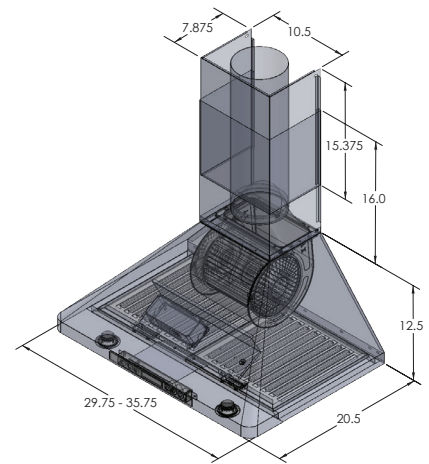

**The PLFW 129E** is a powerful, modern wall mounted range hood. It features a sleek tapered design with rounded corners for a smooth look. This wall hood was manufactured in premium-grade 430 stainless steel for extra durability. It's an upgrade to our PLFW 129 model and you'll love it! The 129E includes an impressive 900 CFM single four-speed blower to clean your kitchen with ease. The black LCD touch panel in the front of the hood allows you to adjust the speed with the push of a button. The 129E comes with bright LED lights that provide great coverage of your cooktop. And the nice finishing touch to this model is the dishwasher-safe stainless steel baffle filters. Save even more time in the kitchen since you don't have to worry about cleaning! If you want to see this model in a real kitchen, check out this Philadelphia home. Gordon Ramsey remodeled the kitchen of the Season 10 Hell's Kitchen winner, which features our PLFW 129E.30!

**Configuration and Dimensions**

Hood Type . . . . .	Wall
Sizes Available . . . . .	30   36
30" Dimensions . . . . .	29.75" W x 20.5" D x 12.5" H
36" Dimensions . . . . .	35.75" W x 20.5" D x 12.5" H

**Features**

Control Type . . . . .	.LCD Touch Panel
Lighting . . . . .	.LED

**Ventilation System**

Maximum Air Flow Capacity . . . . .	900 CFM
Speed Levels . . . . .	4 Speeds
Airflow (Quiet/Low/Med/High) . . . . .	225/450/675/900
Noise Level . . . . .	51.2 db or 5 Sones Max
Duct Type/Size . . . . .	Round 6
Voltage . . . . .	110v
Motor . . . . .	.Single
Filter Type . . . . .	Stainless Steel Baffle (Dishwasher Safe)
Material . . . . .	High Quality 430 Stainless Steel
Warranty . . . . .	.3 Year Parts Warranty