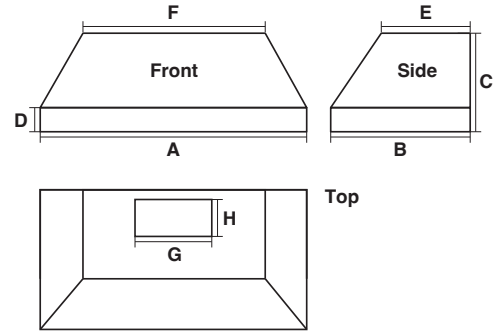

**PLFL 832** The PLFL 832 range hood insert is an incredibly efficient kitchen fan for your home. The single 1000 CFM blower will clean your kitchen air with ease. This range hood insert features a versatile six-speed control panel under the front of the range hood. It is easily accessible and easy to use, thanks to featherlight touch buttons and a digital display that shows the time and blower speed. The 832 insert also includes bright LED lights that keep your cooktop bright while you're cooking. Not to mention that the stainless steel baffle filters also make your job easier in the kitchen. They are dishwasher-safe so you can let your dishwasher tackle the tough stains for you. The PLFL 832 has everything you need in a range hood insert.

**Configuration and Dimensions**

	28"	34"	40"	46"	52"	58"
A	27.875	33.875	39.875	45.875	51.875	57.875
B	19.5	19.5	19.5	19.5	19.5	19.5
C	20.125	20.125	20.125	20.125	20.125	20.125
D	4	4	4	4	4	4
E	12	12	12	12	12	12
F	22.375	28.375	34.375	40.375	46.375	52.375
G	13.5	13.5	13.5	13.5	13.5	13.5
H						