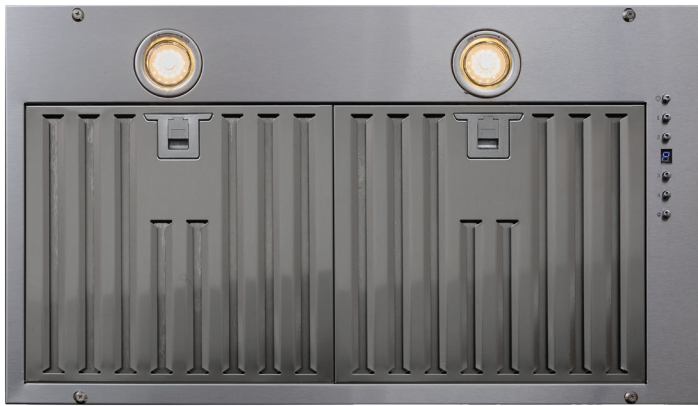

Configuration and Dimensions

	28	34
A	27.125	33.125
B	28	34
C	15	15
D	16.25	16.25
E	11.25	11.25
F	11	11
G	2.875	2.875
H	.25	.25
I	20	26
J	.50	.50
K	.625	.625
L	6	6

PLFL UMOD Made with 430 stainless steel for intense commercial use, In addition, our range hood liner comes with a 600 cfm motor that is 5 sone, so you know it will be quiet and efficient. Upgrade your kitchen with a custom range hood insert that is 34 inches wide and 16 inches deep designed for custom cabinets. Made of 430 stainless steel, this durable range hood insert ships quickly and looks great. Featuring 600 cfm and 5 sones, our liners are made to last. Available now at a great price!

Hood Type. Insert

Features

Control Type Push Buttons with LED Display
Lighting LED

Ventilation System

Maximum Air Flow Capacity 600 CFM
Speed Levels 4 Speeds
Airflow (Quiet/Low/Med/High) 150/300/450/600
Noise Level 51.2 db or 5 Sones Max
Duct Type/Size Round 6
Voltage 110v
Motor Single
Filter Type Stainless Steel Baffle (Dishwasher Safe)
Material High Quality 430 Stainless Steel
Warranty 3 Year Parts Warranty