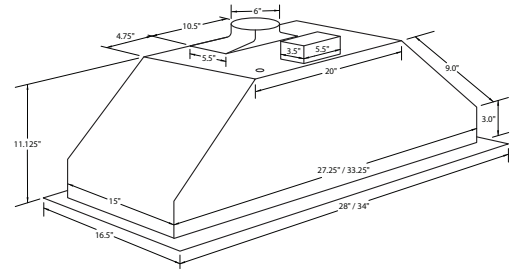

PLFL UMOD Made with 430 stainless steel for intense commercial use, In addition, our range hood liner comes with a 600 cfm motor that is 5 sone, so you know it will be quiet and efficient. Upgrade your kitchen with a custom range hood insert that is 34 inches wide and 16 inches deep designed for custom cabinets. Made of 430 stainless steel, this durable range hood insert ships quickly and looks great. Featuring 600 cfm and 5 sones, our liners are made to last. Available now at a great price!

Configuration and Dimensions

- Hood Type Insert
- Sizes Available 28 | 34
- 28" Dimensions 28" W x 16.5" D x 11.125" H
- 34" Dimensions 34" W x 16.5" D x 11.125" H

Features

- Control Type Push Buttons with LED Display
- Lighting LED