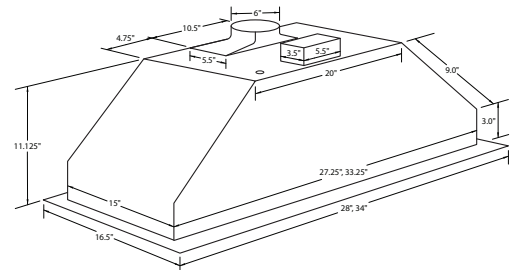

**PLFL UMOD** Made with 430 stainless steel for intense commercial use, In addition, our range hood liner comes with a 600 cfm motor that is 5 sone, so you know it will be quiet and efficient. Upgrade your kitchen with a custom range hood insert that is 34 inches wide and 16 inches deep designed for custom cabinets. Made of 430 stainless steel, this durable range hood insert ships quickly and looks great. Featuring 600 cfm and 5 sones, our liners are made to last. Available now at a great price!

**Configuration and Dimensions**

- Hood Type . . . . . Insert
- Sizes Available . . . . . 28 | 34
- 28" Dimensions . . . . . 28" W x 16.5" D x 11.125" H
- 34" Dimensions . . . . . 34" W x 16.5" D x 11.125" H