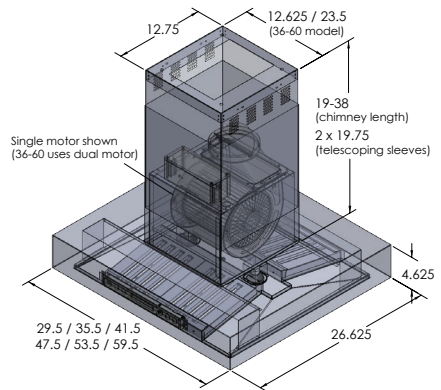

PLFI 755 A refined design and a powerful 1100 CFM blower motor (900 CFM for 30") are the top features of our 755 island range hood. This sleek form is unobtrusive, giving you plenty of open space for one on one connection and laughter. The best part is how quiet this hood performs, even on its highest setting, the sone rating is very low, so yelling over it to hear one another won't be necessary. One of the things we love about the unique design of our range hoods is the baffle style filters. Originally designed for commercial range hoods, we've adapted them for residential use. All of our baffle filters act as mini grease channels, trapping the oil from cooking into the baffle compartments for easy clean-up. You simply remove the baffle filters a few times a month, or more frequently if you're the next Master Chef, and pop them in the dishwasher for quick and effortless clean-up!

Configuration and Dimensions

Hood Type	Island
Sizes Available	30 36 42 48 54 60
30" Dimensions	29.5" W x 26.625" D x 4.625" H
36" Dimensions	35.5" W x 26.625" D x 4.625" H
42" Dimensions	41.5" W x 26.625" D x 4.625" H
48" Dimensions	47.5" W x 26.625" D x 4.625" H
54" Dimensions	53.5" W x 26.625" D x 4.625" H
60" Dimensions	59.5" W x 26.625" D x 4.625" H

Features

Control TypeLCD Touch Panel
LightingLED

Ventilation System

Maximum Air Flow Capacity	30" (900 CFM) or 36"-60" (1100) CFM
Speed Levels4 Speeds
Airflow (Quiet/Low/Med/High)225/450/675/900 or 275/550/825/1100
Noise Level51.2 db or 5 Sones Max or 53.8 db or 6 Sones Max
Duct Type/SizeRound 10
Voltage110v
MotorSingle or Dual
Filter TypeStainless Steel Baffle (Dishwasher Safe)
MaterialHigh Quality 430 or 304 Stainless Steel
Warranty3 Year Parts Warranty