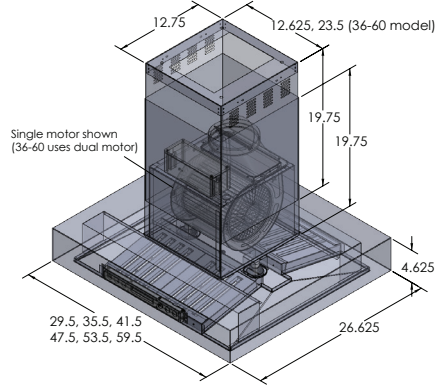

**PLFI 755** A refined design and a powerful 1100 CFM blower motor (900 CFM for 30") are the top features of our 755 island range hood. This sleek form is unobtrusive, giving you plenty of open space for one on one connection and laughter. The best part is how quiet this hood performs, even on its highest setting, the sone rating is very low, so yelling over it to hear one another won't be necessary. One of the things we love about the unique design of our range hoods is the baffle style filters. Originally designed for commercial range hoods, we've adapted them for residential use. All of our baffle filters act as mini grease channels, trapping the oil from cooking into the baffle compartments for easy clean-up. You simply remove the baffle filters a few times a month, or more frequently if you're the next Master Chef, and pop them in the dishwasher for quick and effortless clean-up!

**Configuration and Dimensions**

Hood Type . . . . .	Island
Sizes Available . . . . .	30   36   42   48   54   60
30" Dimensions . . . . .	29.5" W x 26.625" D x 4.625" H
36" Dimensions . . . . .	35.5" W x 26.625" D x 4.625" H
42" Dimensions . . . . .	41.5" W x 26.625" D x 4.625" H
48" Dimensions . . . . .	47.5" W x 26.625" D x 4.625" H
54" Dimensions . . . . .	53.5" W x 26.625" D x 4.625" H
60" Dimensions . . . . .	59.5" W x 26.625" D x 4.625" H

**Features**

Control Type . . . . .	.LCD Touch Panel
Lighting . . . . .	LED

**Ventilation System**

Maximum Air Flow Capacity . . . . .	30" (900 CFM) or 36"-60" (1100) CFM
Speed Levels . . . . .	4 Speeds
Airflow (Quiet/Low/Med/High) . . . . .	225/450/675/900 or 275/550/825/1100
Noise Level . . . . .	51.2 db or 5 Sones Max or 53.8 db or 6 Sones Max
Duct Type/Size . . . . .	Round 10
Voltage . . . . .	110v
Motor . . . . .	Single or Dual
Filter Type . . . . .	Stainless Steel Baffle (Dishwasher Safe)
Material . . . . .	High Quality 430 or 304 Stainless Steel
Warranty . . . . .	.3 Year Parts Warranty