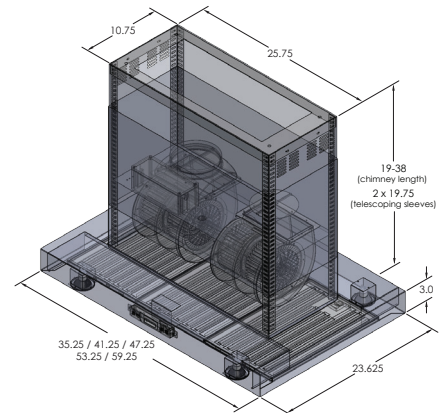

PLFI 750 If you're looking for an island hood with a minimalistic yet modern design, the PLFI 750 is for you. Manufactured using a sleek, brushed 430 stainless steel, this hood is exceptionally durable. Even if you run it at max speed all the time, it will last you many years. The hood features a dual 1100 CFM blower and has six speeds for fantastic versatility. Whether you cook multiple times a day or just a few times a week, you'll find the right amount of CFM between the several speed options.

Configuration and Dimensions

Hood Type	Island
Sizes Available	36 42 48 54 60
36" Dimensions	35.25" W x 23.625" x 3.0" H D
42" Dimensions	41.25" W x 23.625" x 3.0" H
48" Dimensions	47.25" W x 23.625" x 3.0" H
54" Dimensions	53.25" W x 23.625" x 3.0" H
60" Dimensions	59.25" W x 23.625" x 3.0" H

Features

Control Type	Featherlight Touch Buttons with LED Display
Lighting	LED

Ventilation System

Maximum Air Flow Capacity	1100 CFM
Speed Levels	6 Speeds
Airflow (Quiet/Low/Med/High)	183/367/550/733/917/1100
Noise Level	53.8 db or 6 Sones Max
Duct Type/Size	Round 10
Voltage	110v
Motor	Dual
Filter Type	Stainless Steel Baffle (Dishwasher Safe)
Material	High Quality 430 Stainless Steel
Warranty	3 Year Parts Warranty