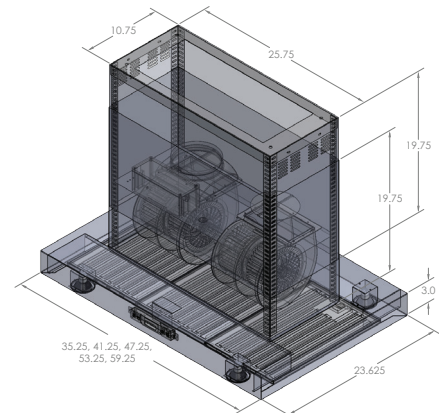

PLFI 750 If you're looking for an island hood with a minimalistic yet modern design, the PLFI 750 is for you. Manufactured using a sleek, brushed 430 stainless steel, this hood is exceptionally durable. Even if you run it at max speed all the time, it will last you many years. The hood features a dual 1100 CFM blower and has six speeds for fantastic versatility. Whether you cook multiple times a day or just a few times a week, you'll find the right amount of CFM between the several speed options.

Configuration and Dimensions

Hood Type	Island
Sizes Available	36 42 48 54 60
36" Dimensions	35.25" W x 23.625" x 3.0" H D
42" Dimensions	41.25" W x 23.625" x 3.0" H
48" Dimensions	47.25" W x 23.625" x 3.0" H
54" Dimensions	53.25" W x 23.625" x 3.0" H
60" Dimensions	59.25" W x 23.625" x 3.0" H

Features

Control Type	Featherlight Touch Buttons with LED Display
Lighting	LED

Ventilation System

Maximum Air Flow Capacity	1100 CFM
Speed Levels	6 Speeds
Airflow (Quiet/Low/Med/High)	183/367/550/733/917/1100
Noise Level	53.8 db or 6 Sones Max
Duct Type/Size	Round 10
Voltage	110v
Motor	Dual
Filter Type	Stainless Steel Baffle (Dishwasher Safe)
Material	High Quality 430 Stainless Steel
Warranty	3 Year Parts Warranty